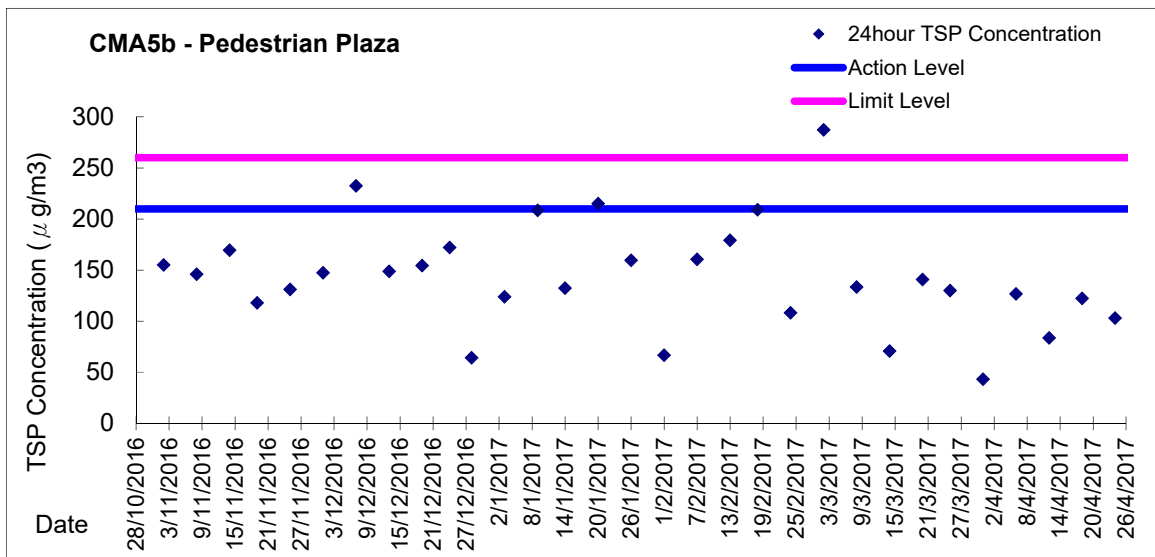

Graphic Presentation of 1 hour TSP Result for EP-376/2009

Graphic Presentation of 24 hour TSP Result for EP-376/2009

Graphic Presentation of 1 hour TSP Result for EP-376/2009

Graphic Presentation of 24 hour TSP Result for EP-376/2009