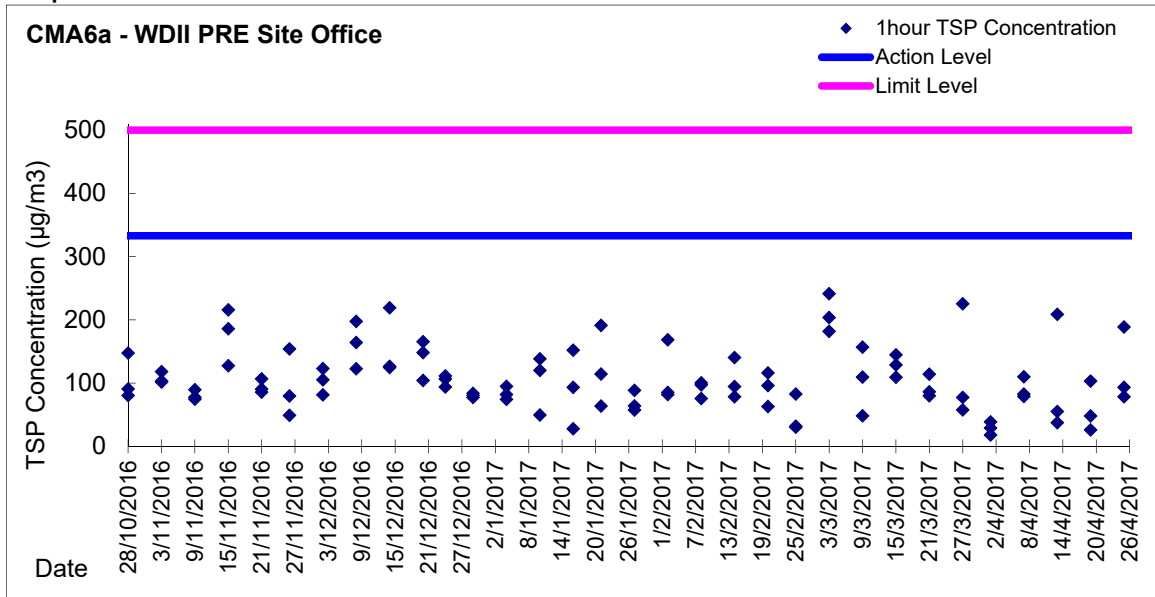

Graphic Presentation of 1 hour TSP Result for EP-376/2009

Graphic Presentation of 24 hour TSP Result for EP-376/2009

Graphic Presentation of 1 hour TSP Result for EP-376/2009

Graphic Presentation of 24 hour TSP Result for EP-376/2009