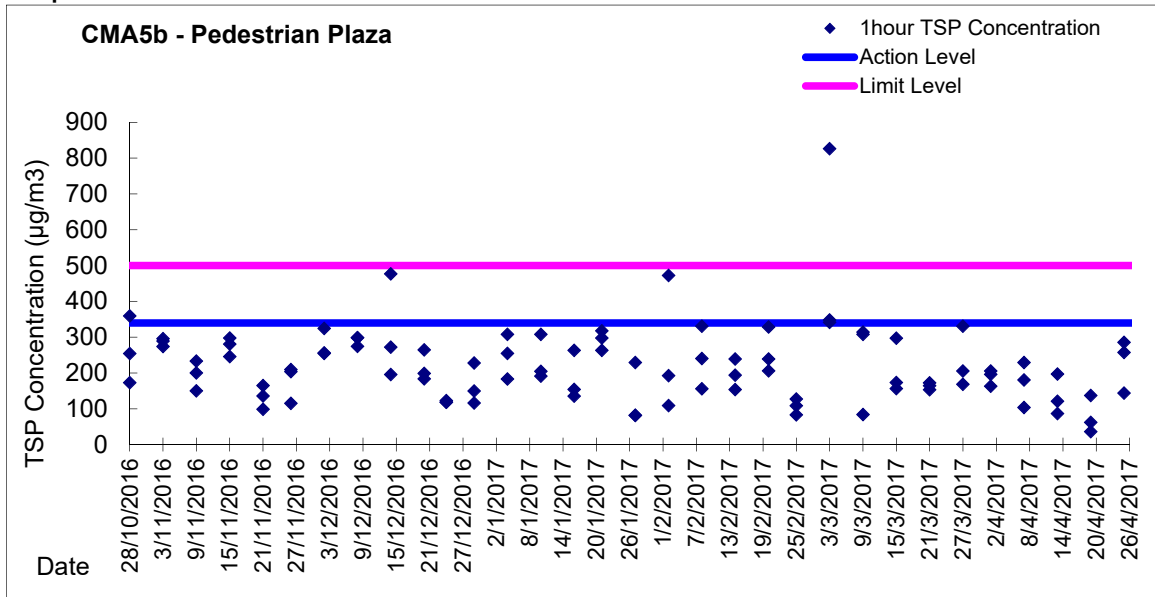

Graphic Presentation of 1 hour TSP Result for EP-376/2009

Graphic Presentation of 24 hour TSP Result for EP-376/2009

Graphic Presentation of 1 hour TSP Result for EP-376/2009

Graphic Presentation of 24 hour TSP Result for EP-376/2009